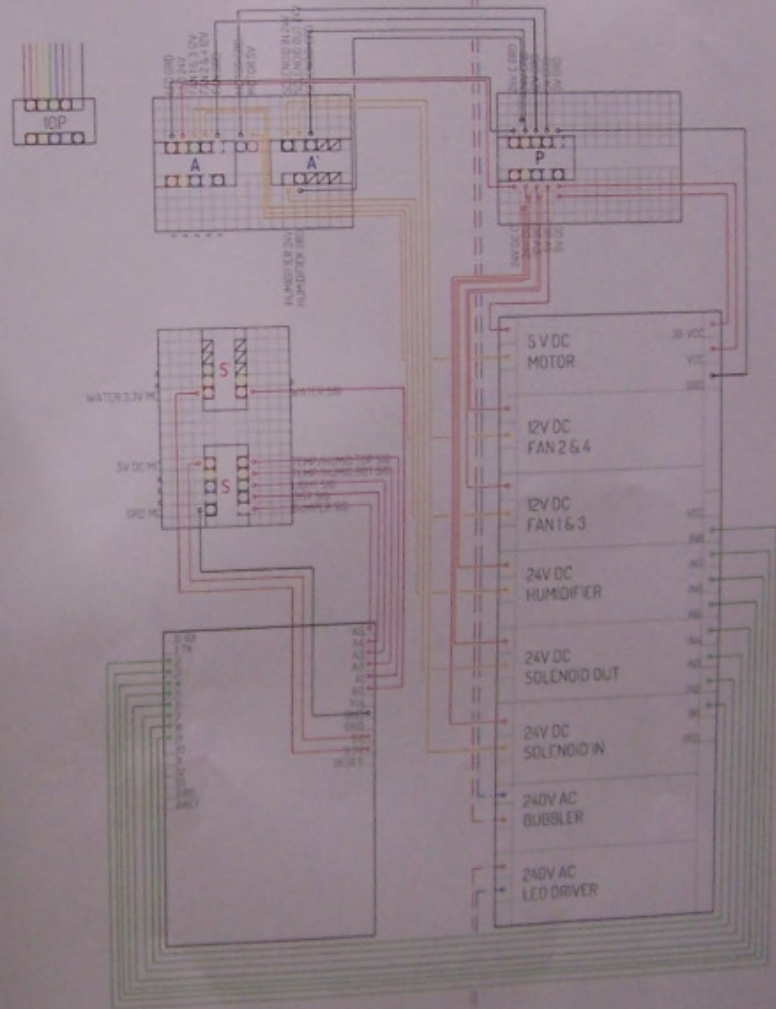

Smart
Smart.com

8 Relays
120V

12V

```
void setup ()
{
  // INITIALIZE TIMER INTERRUPTS
  cli();           // disable global interrupts
  TCCR1A = 0;     // set entire TCCR1A register to 0
  TCCR1B = 0;     // same for TCCR1B
  OCR1A = 15624;  // set compare match register to desired timer count.
                  // 16 MHz with 1024 prescaler = 15624 counts/s
  TCCR1B |= (1 << WGM12); // turn on CTC mode. clear timer on compare match
  TCCR1B |= (1 << CS10);  // Set CS10 and CS12 bits for 1024 prescaler
  TCCR1B |= (1 << CS12);
  TIMSK1 |= (1 << OCIE1A); // enable timer compare interrupt
  sei();           // enable global interrupts
}
```

this could be a robot

putting the bot back in
botanics

hydroponic wiring diagram

```
{ _id: 520e67de34f3069e0c00015a,  
  meta: { date: Fri, 16 Aug 2013 17:56:46 GMT },  
  msg: { err: '', not: '', deb: false },  
  ref:  
    { refTemp: 30,  
      refHumid: 40,  
      refLightInt: 600,  
      refFl: 10,  
      refLi: [ 960, 480 ],  
      refBu: [ 30, 10 ] },  
  actor:  
    { led: { state: true, dur: 3 },  
      bubbler: { state: false, dur: 4 },  
      solin: { state: false },  
      solout: { state: false },  
      humidifier: { state: false },  
      fan: { state: true, no: 4, dur: 4 },  
      motor: { state: false } },  
  sensor:  
    { tempTop: 23.6,  
      humidTop: 96.4,  
      tempBtm: 23,  
      humidBtm: 87,  
      lightInt: 749,  
      water: false,  
      bumper: false,  
      dist: 10,  
      lastFlood: 4 } }
```