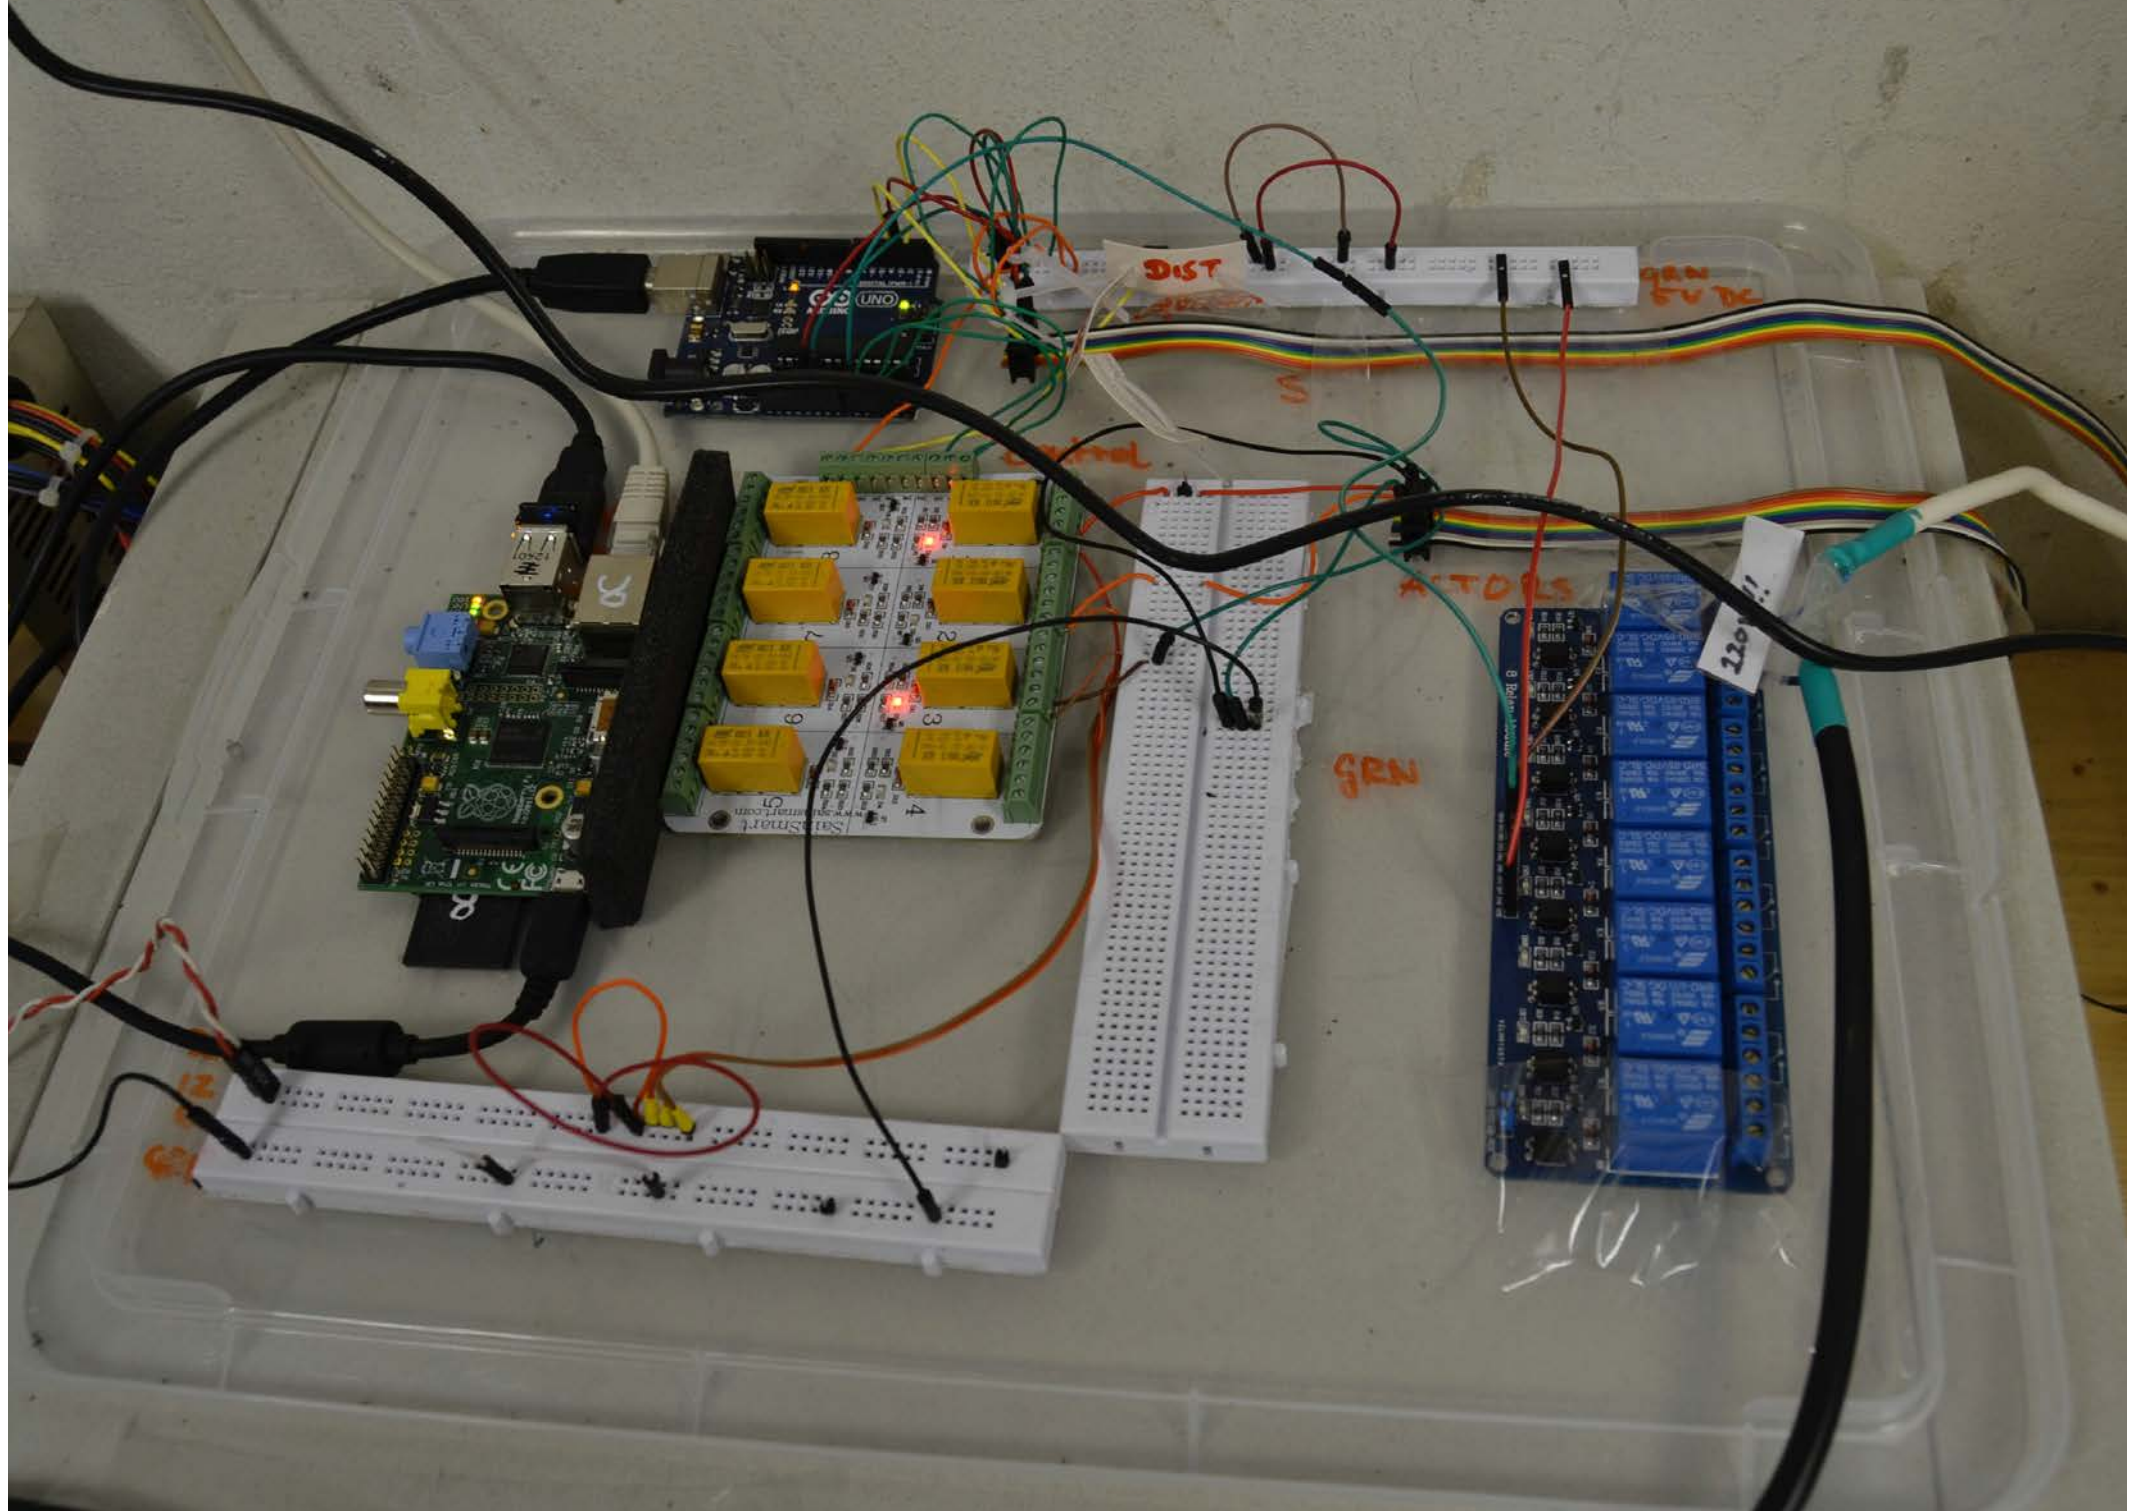

in Deiner Umgebung!

WEITER

AHLEN TREUEPUNKTE

nd
n bes

Lux TOOLS

IH 2000-12

1X478220 CE

2000 W

2000 W

UNO

DIST

SERV

SERV

MOTORS

SERV

120V!!

Smart
Smart.com

8 Relays
120V

12V

```
void setup ()
{
  // INITIALIZE TIMER INTERRUPTS
  cli();           // disable global interrupts
  TCCR1A = 0;     // set entire TCCR1A register to 0
  TCCR1B = 0;     // same for TCCR1B
  OCR1A = 15624;  // set compare match register to desired timer count.
                  // 16 MHz with 1024 prescaler = 15624 counts/s
  TCCR1B |= (1 << WGM12); // turn on CTC mode. clear timer on compare match
  TCCR1B |= (1 << CS10);  // Set CS10 and CS12 bits for 1024 prescaler
  TCCR1B |= (1 << CS12);
  TIMSK1 |= (1 << OCIE1A); // enable timer compare interrupt
  sei();           // enable global interrupts
}
```

this could be a robot

putting the bot back in
botanics

hydroponic wiring diagram

```
{ _id: 520e67de34f3069e0c00015a,  
  meta: { date: Fri, 16 Aug 2013 17:56:46 GMT },  
  msg: { err: '', not: '', deb: false },  
  ref:  
    { refTemp: 30,  
      refHumid: 40,  
      refLightInt: 600,  
      refFl: 10,  
      refLi: [ 960, 480 ],  
      refBu: [ 30, 10 ] },  
  actor:  
    { led: { state: true, dur: 3 },  
      bubbler: { state: false, dur: 4 },  
      solin: { state: false },  
      solout: { state: false },  
      humidifier: { state: false },  
      fan: { state: true, no: 4, dur: 4 },  
      motor: { state: false } },  
  sensor:  
    { tempTop: 23.6,  
      humidTop: 96.4,  
      tempBtm: 23,  
      humidBtm: 87,  
      lightInt: 749,  
      water: false,  
      bumper: false,  
      dist: 10,  
      lastFlood: 4 } }
```