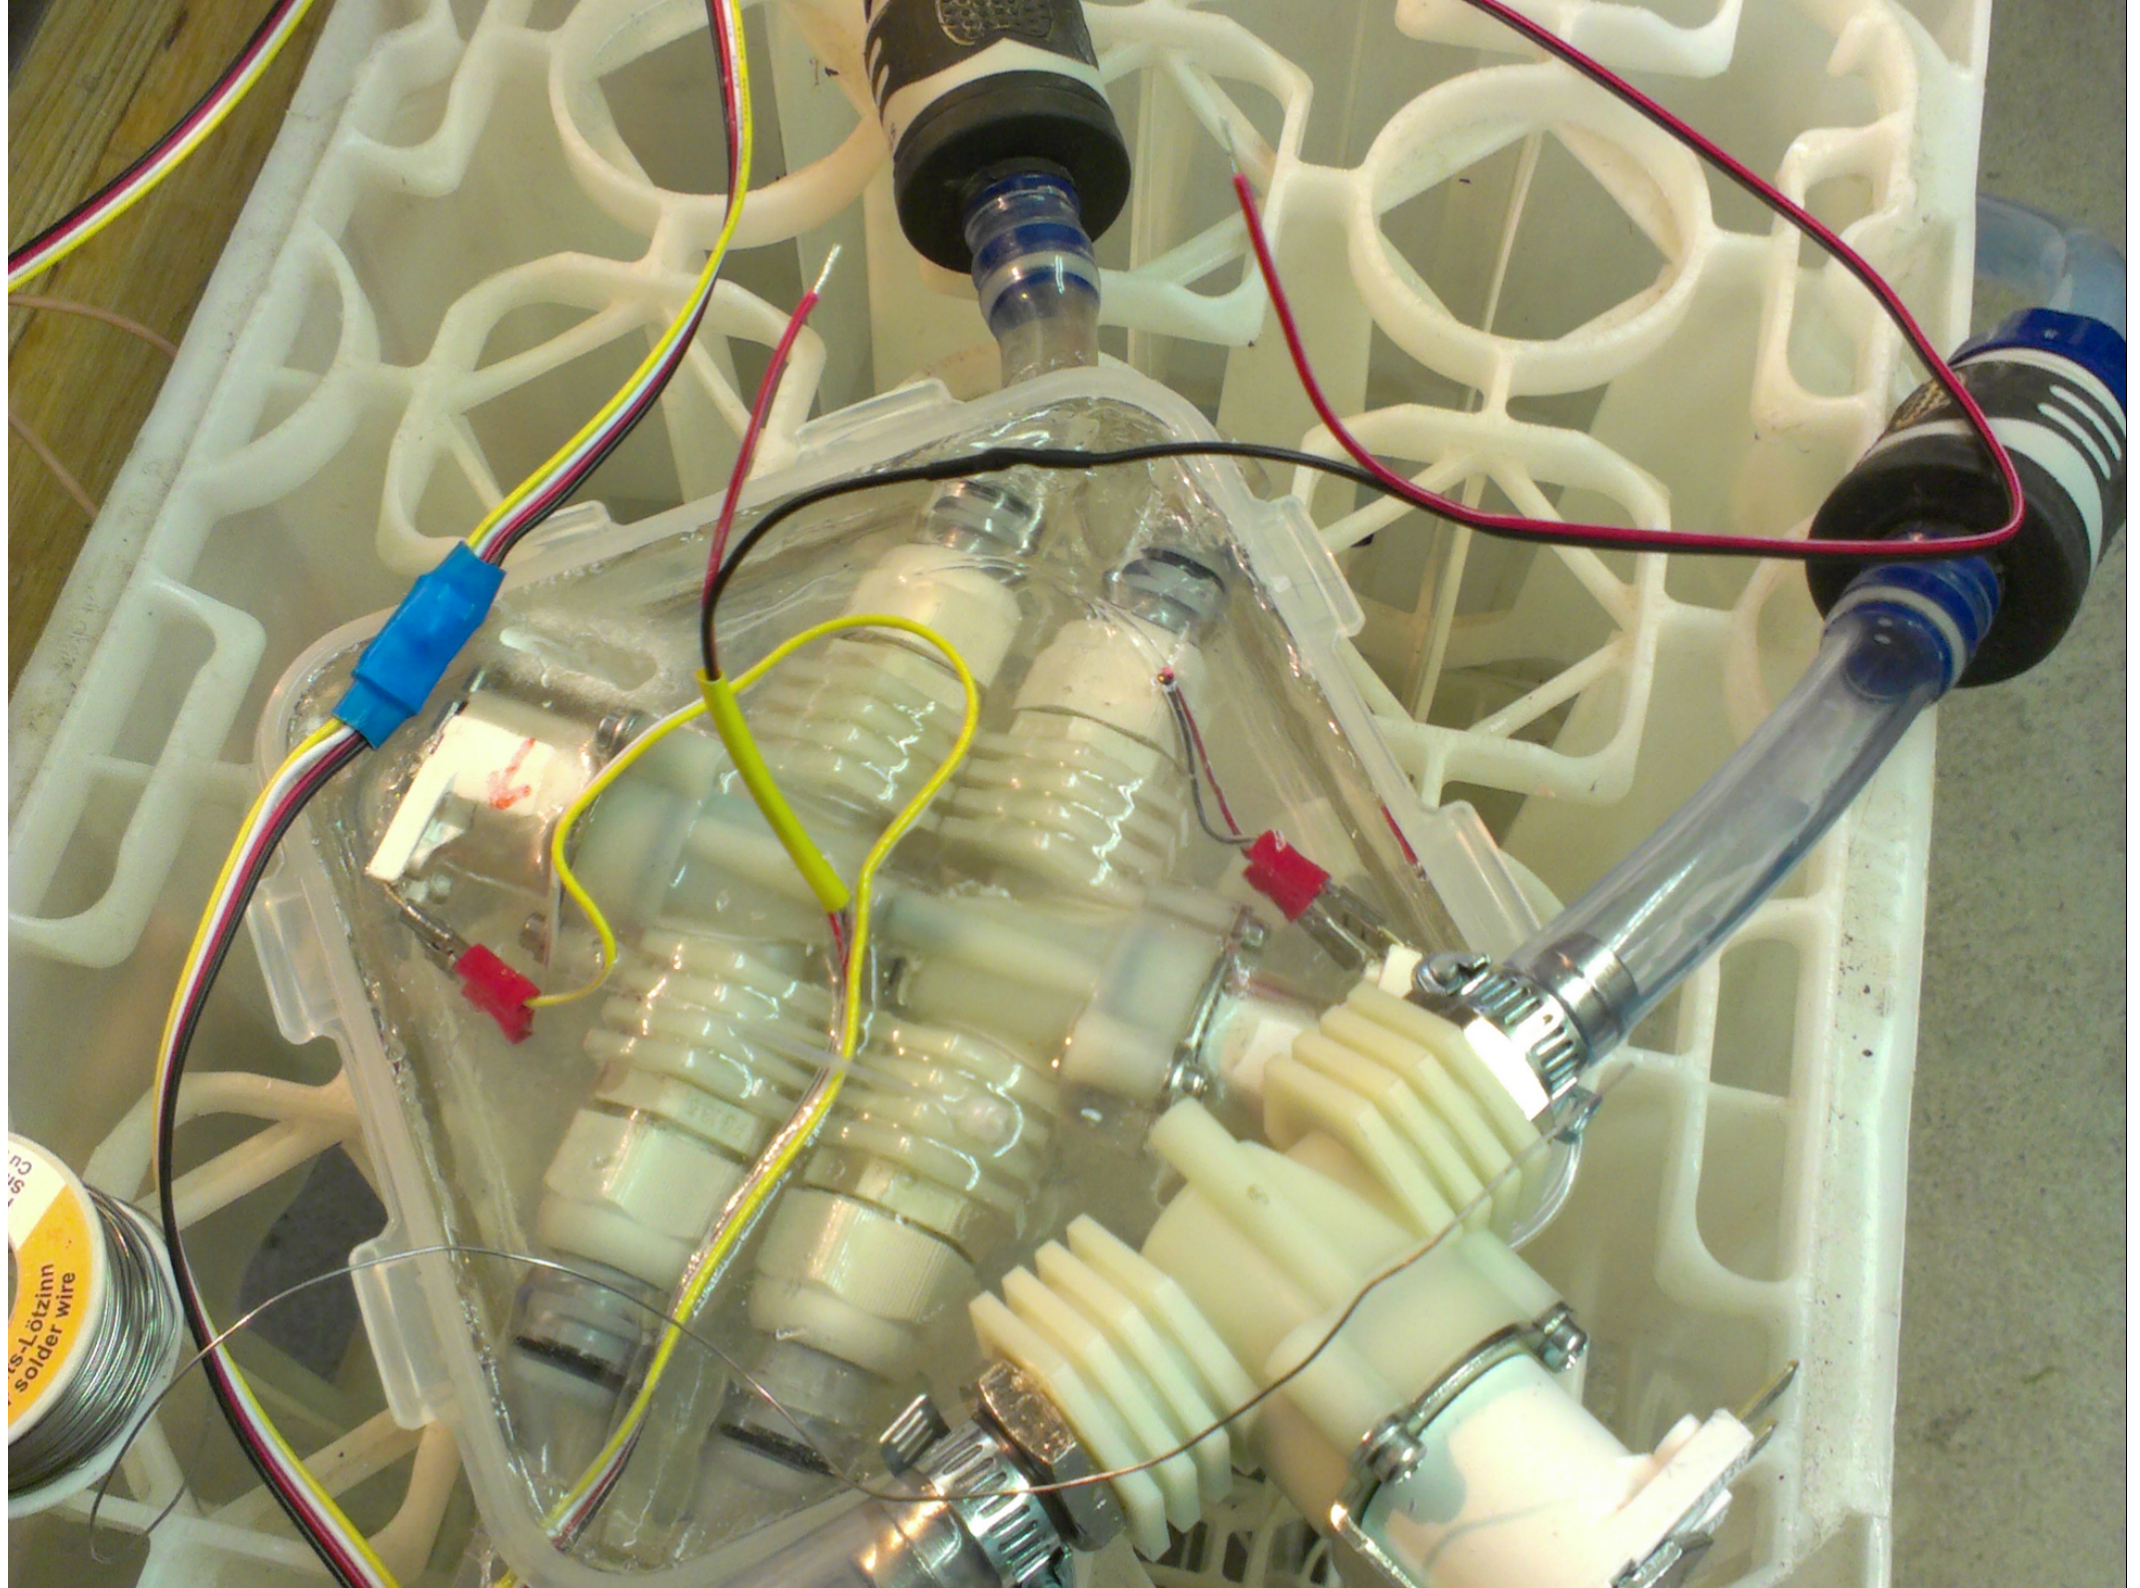

this could be a robot

putting the bot back in
botanics

hydroponic wiring diagram

```
{ _id: 520e67de34f3069e0c00015a,  
  meta: { date: Fri, 16 Aug 2013 17:56:46 GMT },  
  msg: { err: '', not: '', deb: false },  
  ref:  
    { refTemp: 30,  
      refHumid: 40,  
      refLightInt: 600,  
      refFl: 10,  
      refLi: [ 960, 480 ],  
      refBu: [ 30, 10 ] },  
  actor:  
    { led: { state: true, dur: 3 },  
      bubbler: { state: false, dur: 4 },  
      solin: { state: false },  
      solout: { state: false },  
      humidifier: { state: false },  
      fan: { state: true, no: 4, dur: 4 },  
      motor: { state: false } },  
  sensor:  
    { tempTop: 23.6,  
      humidTop: 96.4,  
      tempBtm: 23,  
      humidBtm: 87,  
      lightInt: 749,  
      water: false,  
      bumper: false,  
      dist: 10,  
      lastFlood: 4 } }
```

the ultimate spa for
nature

30C3 unlocked...

nature can has interface
(meet Dex)

Thanks a lot

more soon to be found on:

plantsandmachines.com