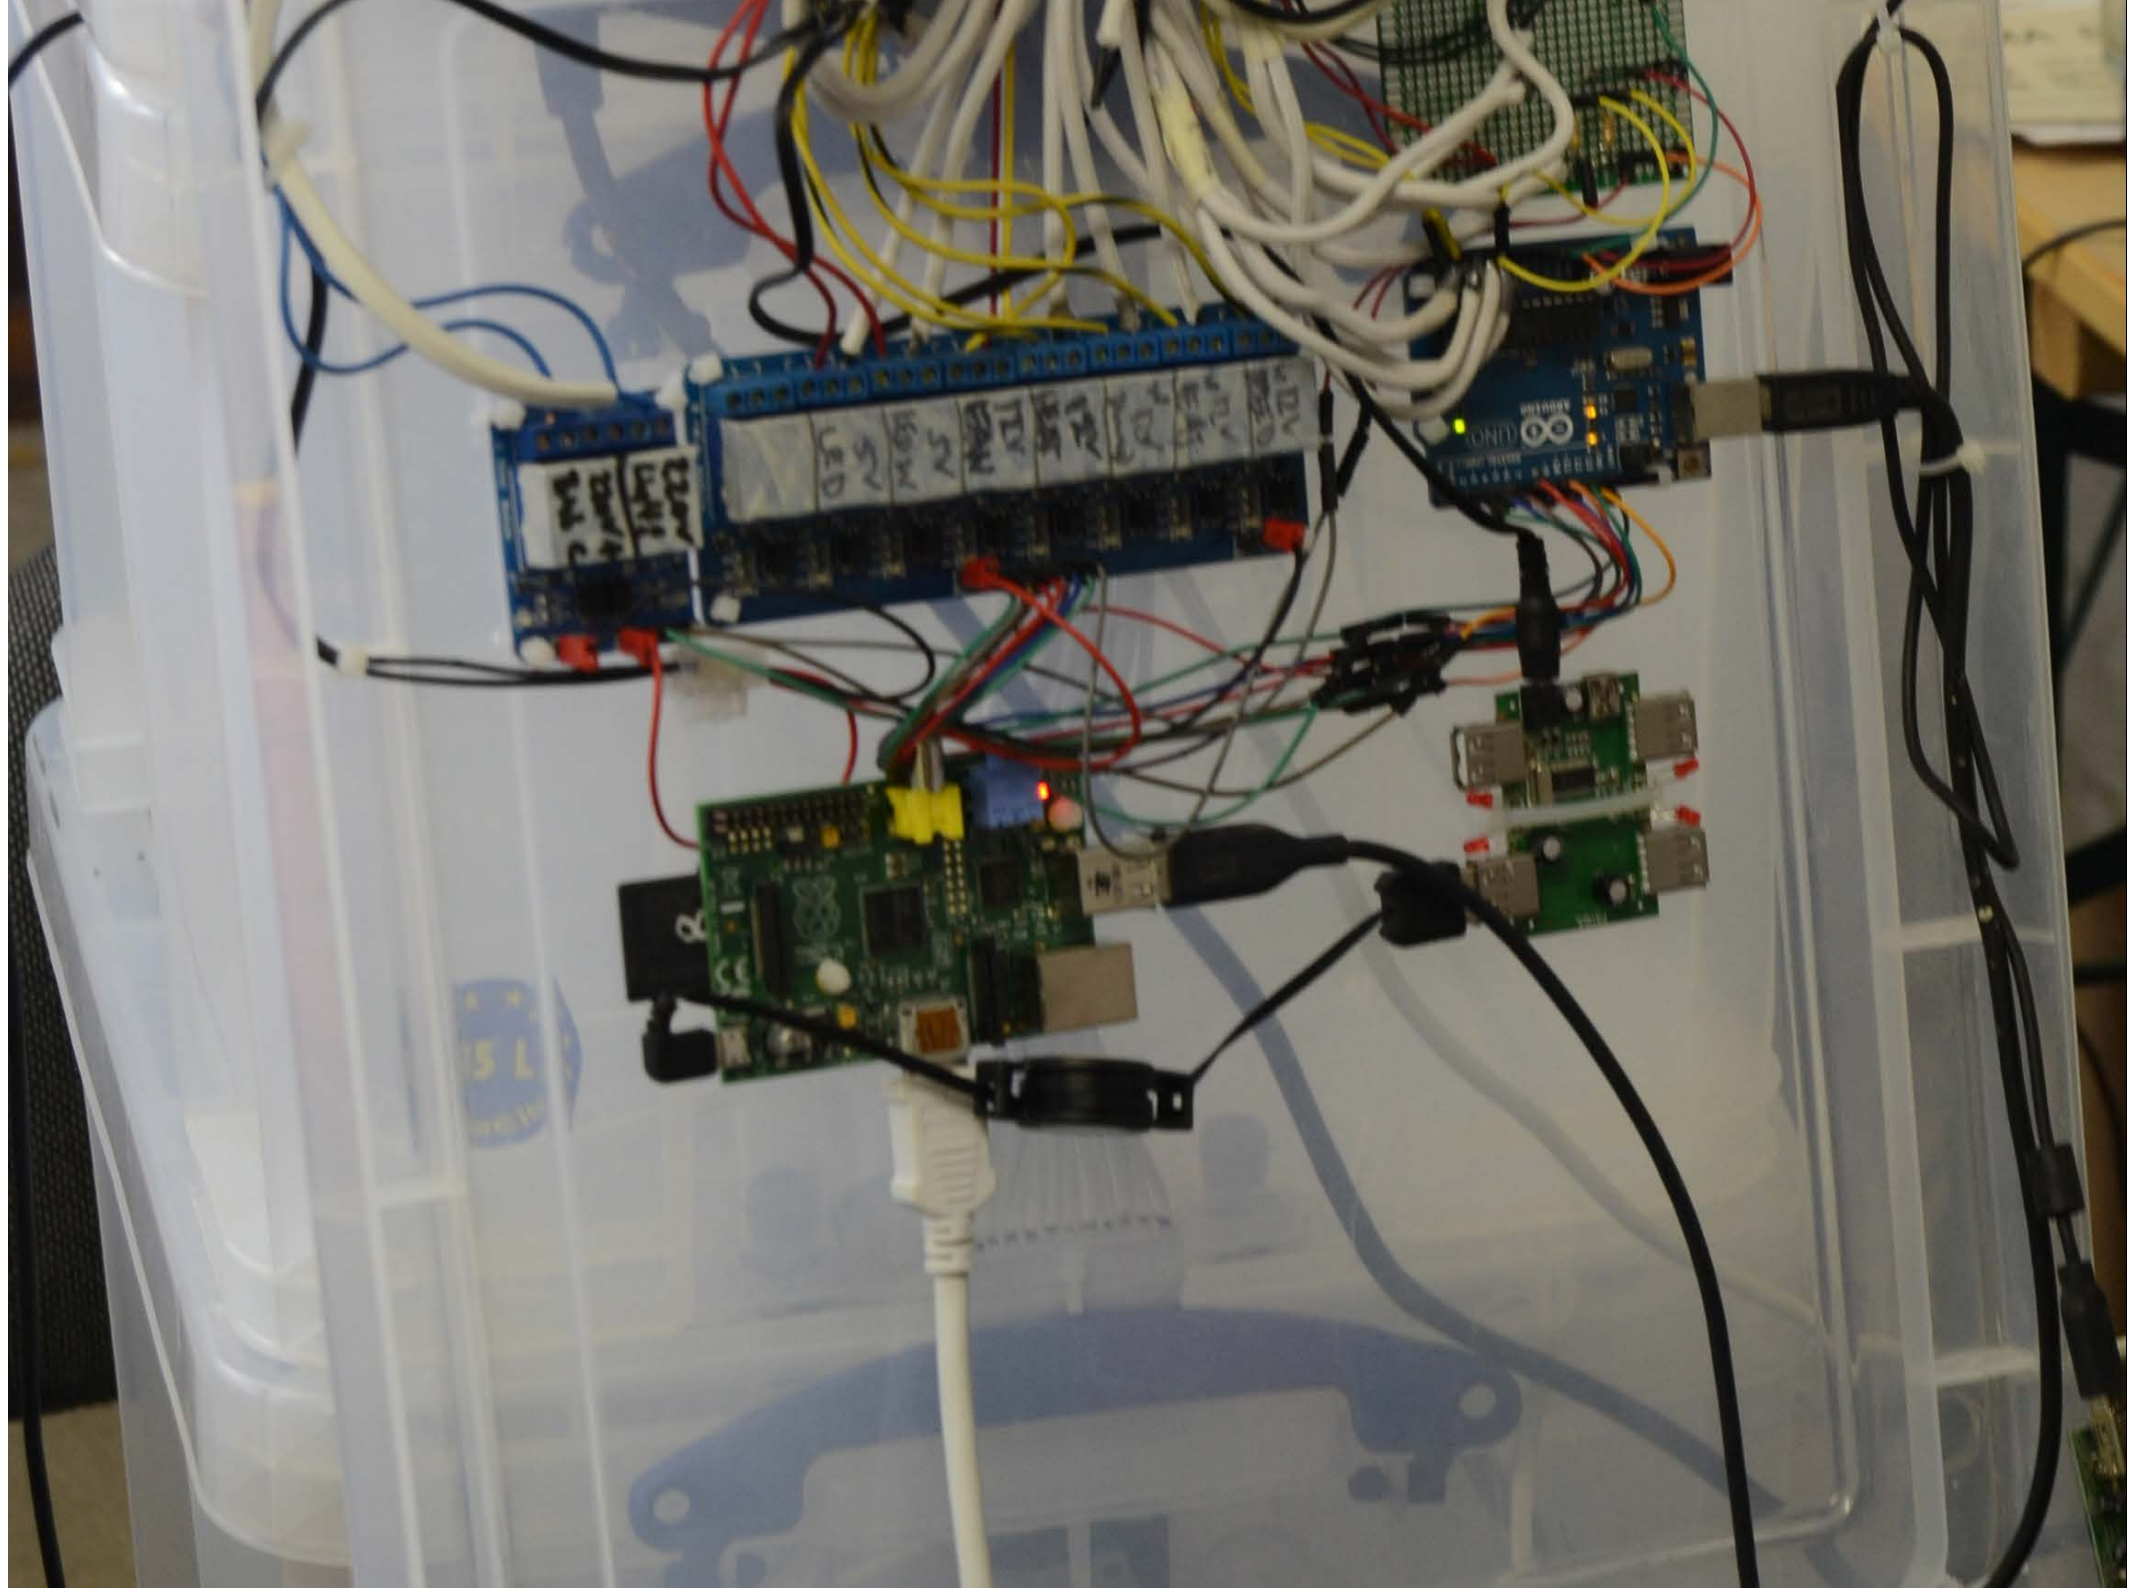

this could be a robot

putting the bot back in
botanics

hydroponic wiring diagram

```
{ _id: 520e67de34f3069e0c00015a,  
  meta: { date: Fri, 16 Aug 2013 17:56:46 GMT },  
  msg: { err: '', not: '', deb: false },  
  ref:  
    { refTemp: 30,  
      refHumid: 40,  
      refLightInt: 600,  
      refFl: 10,  
      refLi: [ 960, 480 ],  
      refBu: [ 30, 10 ] },  
  actor:  
    { led: { state: true, dur: 3 },  
      bubbler: { state: false, dur: 4 },  
      solin: { state: false },  
      solout: { state: false },  
      humidifier: { state: false },  
      fan: { state: true, no: 4, dur: 4 },  
      motor: { state: false } },  
  sensor:  
    { tempTop: 23.6,  
      humidTop: 96.4,  
      tempBtm: 23,  
      humidBtm: 87,  
      lightInt: 749,  
      water: false,  
      bumper: false,  
      dist: 10,  
      lastFlood: 4 } }
```

the ultimate spa for
nature

30C3 unlocked...

nature can has interface
(meet Dex)

Thanks a lot

more soon to be found on:

plantsandmachines.com