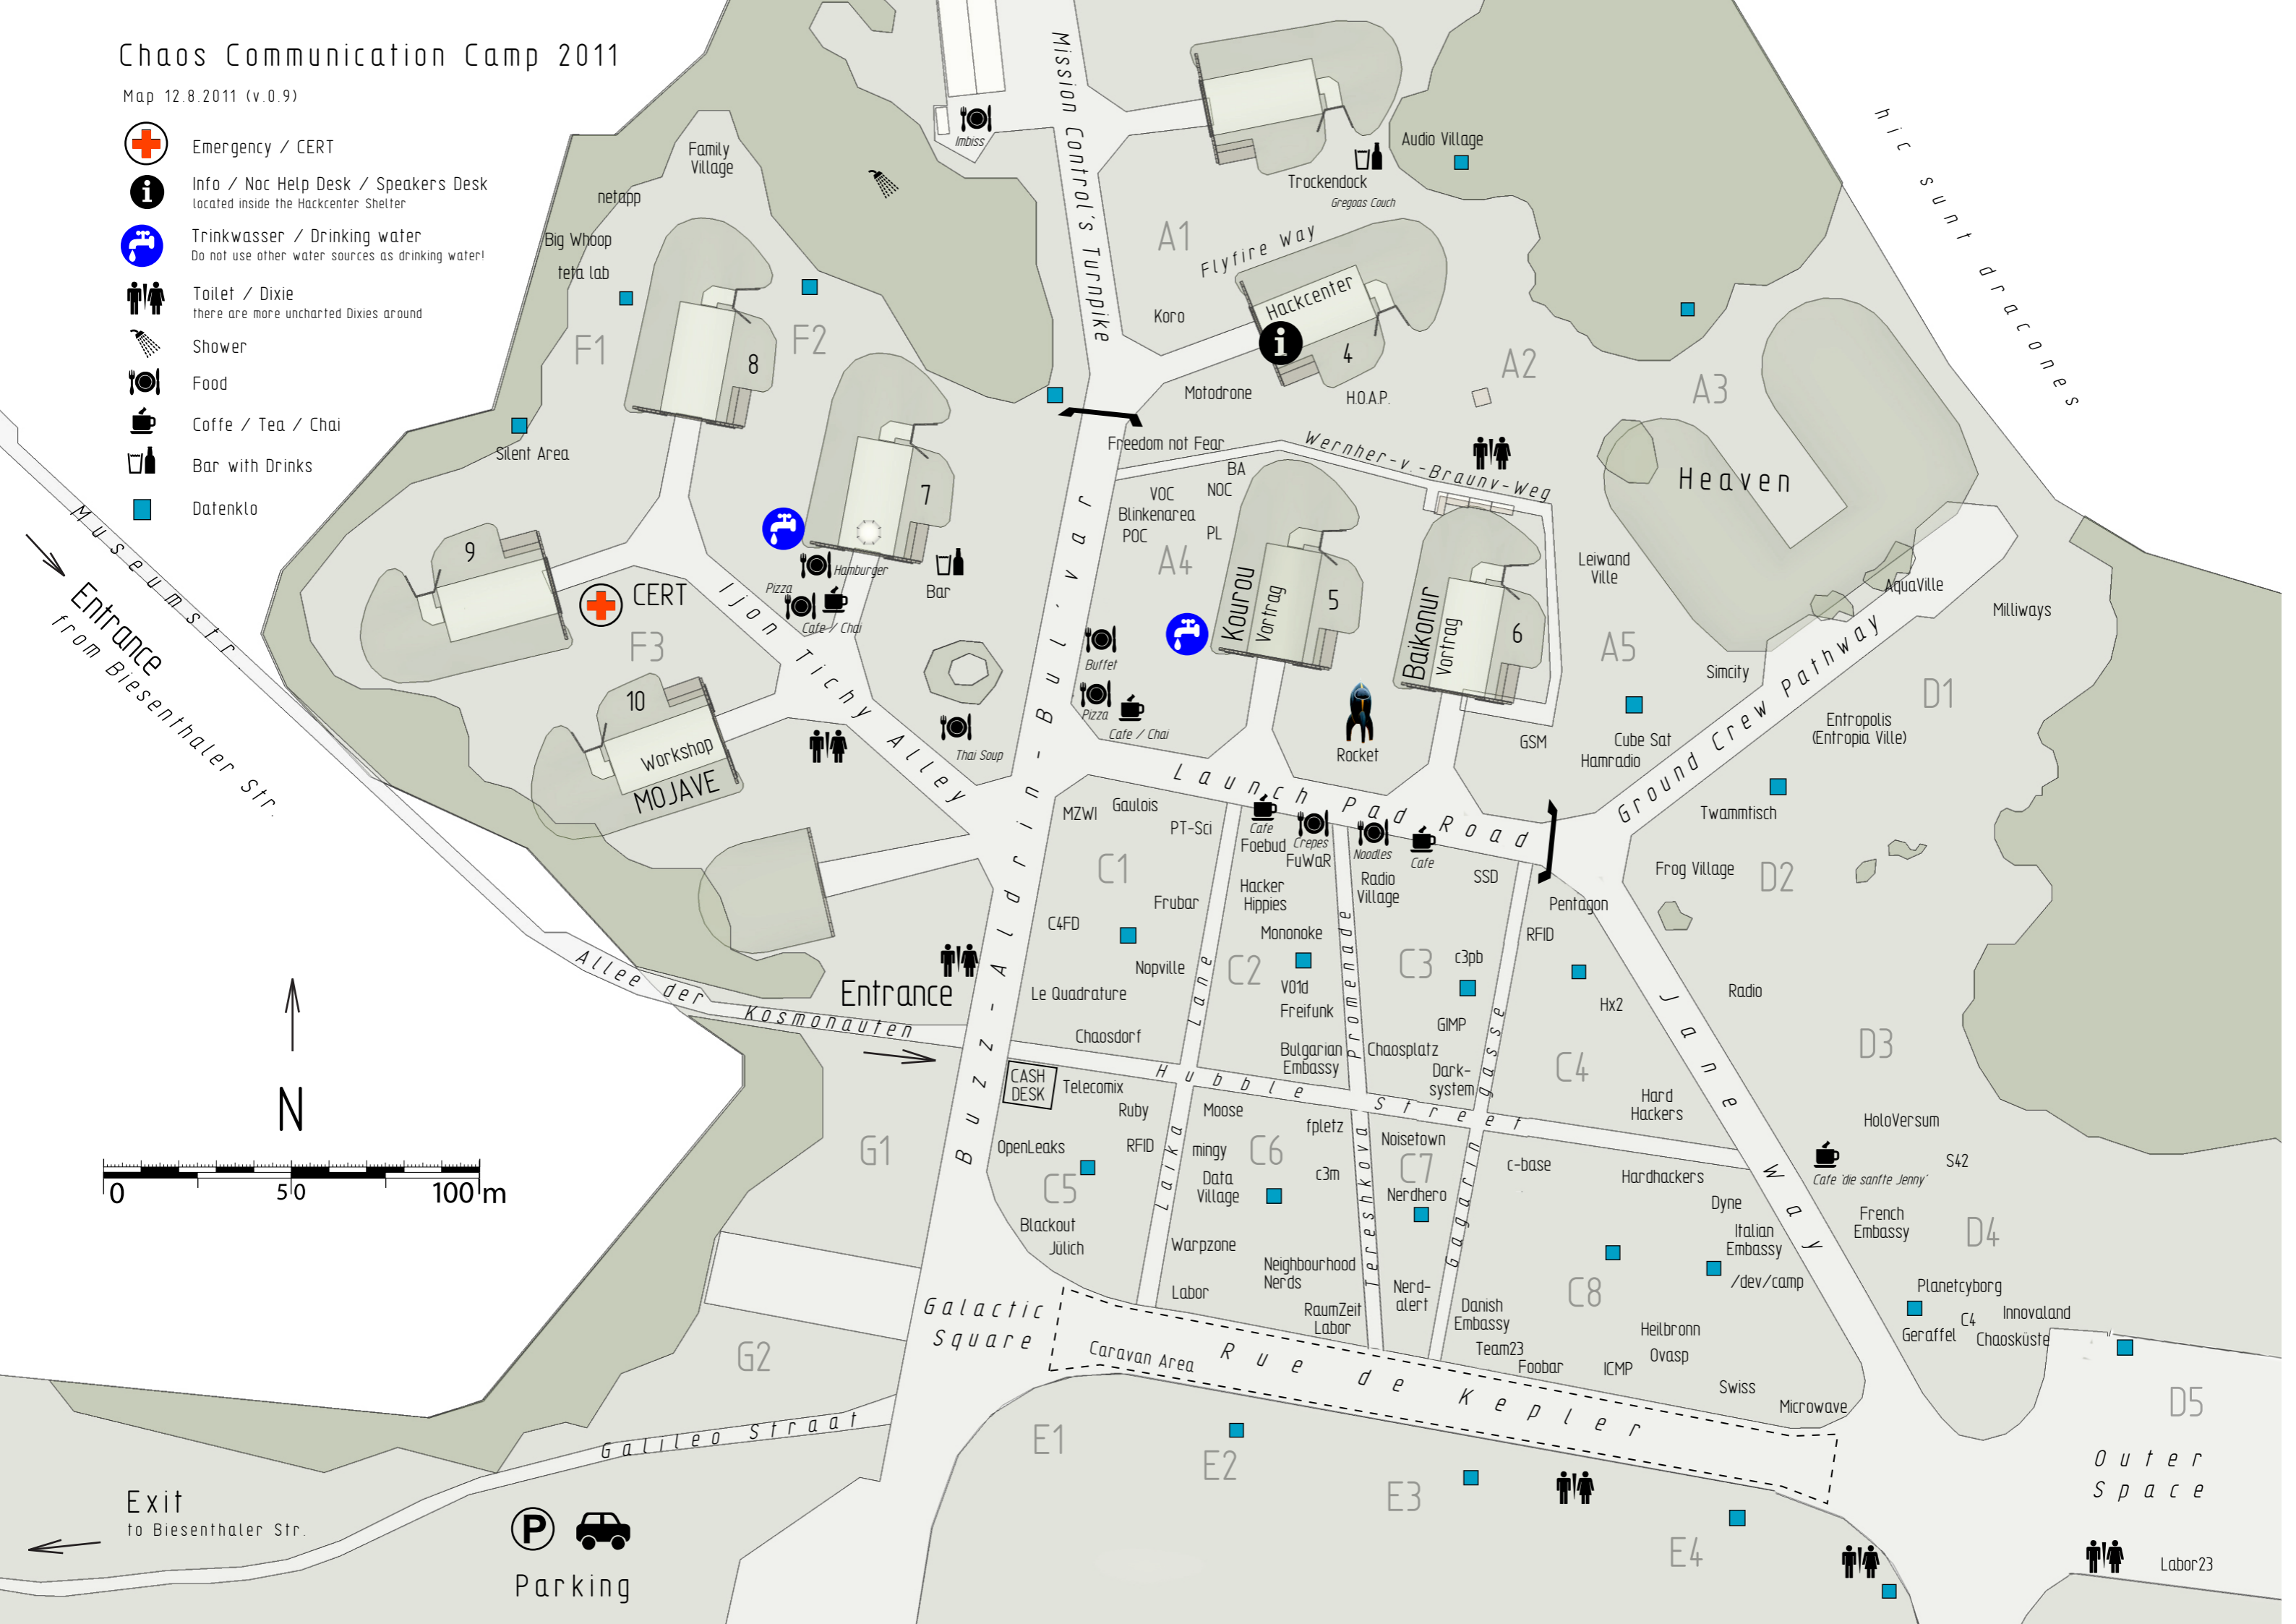

Chaos Communication Camp 2011

Map 12.8.2011 (v.0.9)

-  Emergency / CERT
-  Info / Noc Help Desk / Speakers Desk
located inside the Hackcenter Shelter
-  Trinkwasser / Drinking water
Do not use other water sources as drinking water!
-  Toilet / Dixie
there are more uncharted Dixies around
-  Shower
-  Food
-  Coffe / Tea / Chai
-  Bar with Drinks
-  Datenklo

Exit
to Biesenthaler Str.

 
Parking

Outer
Space

Labor23