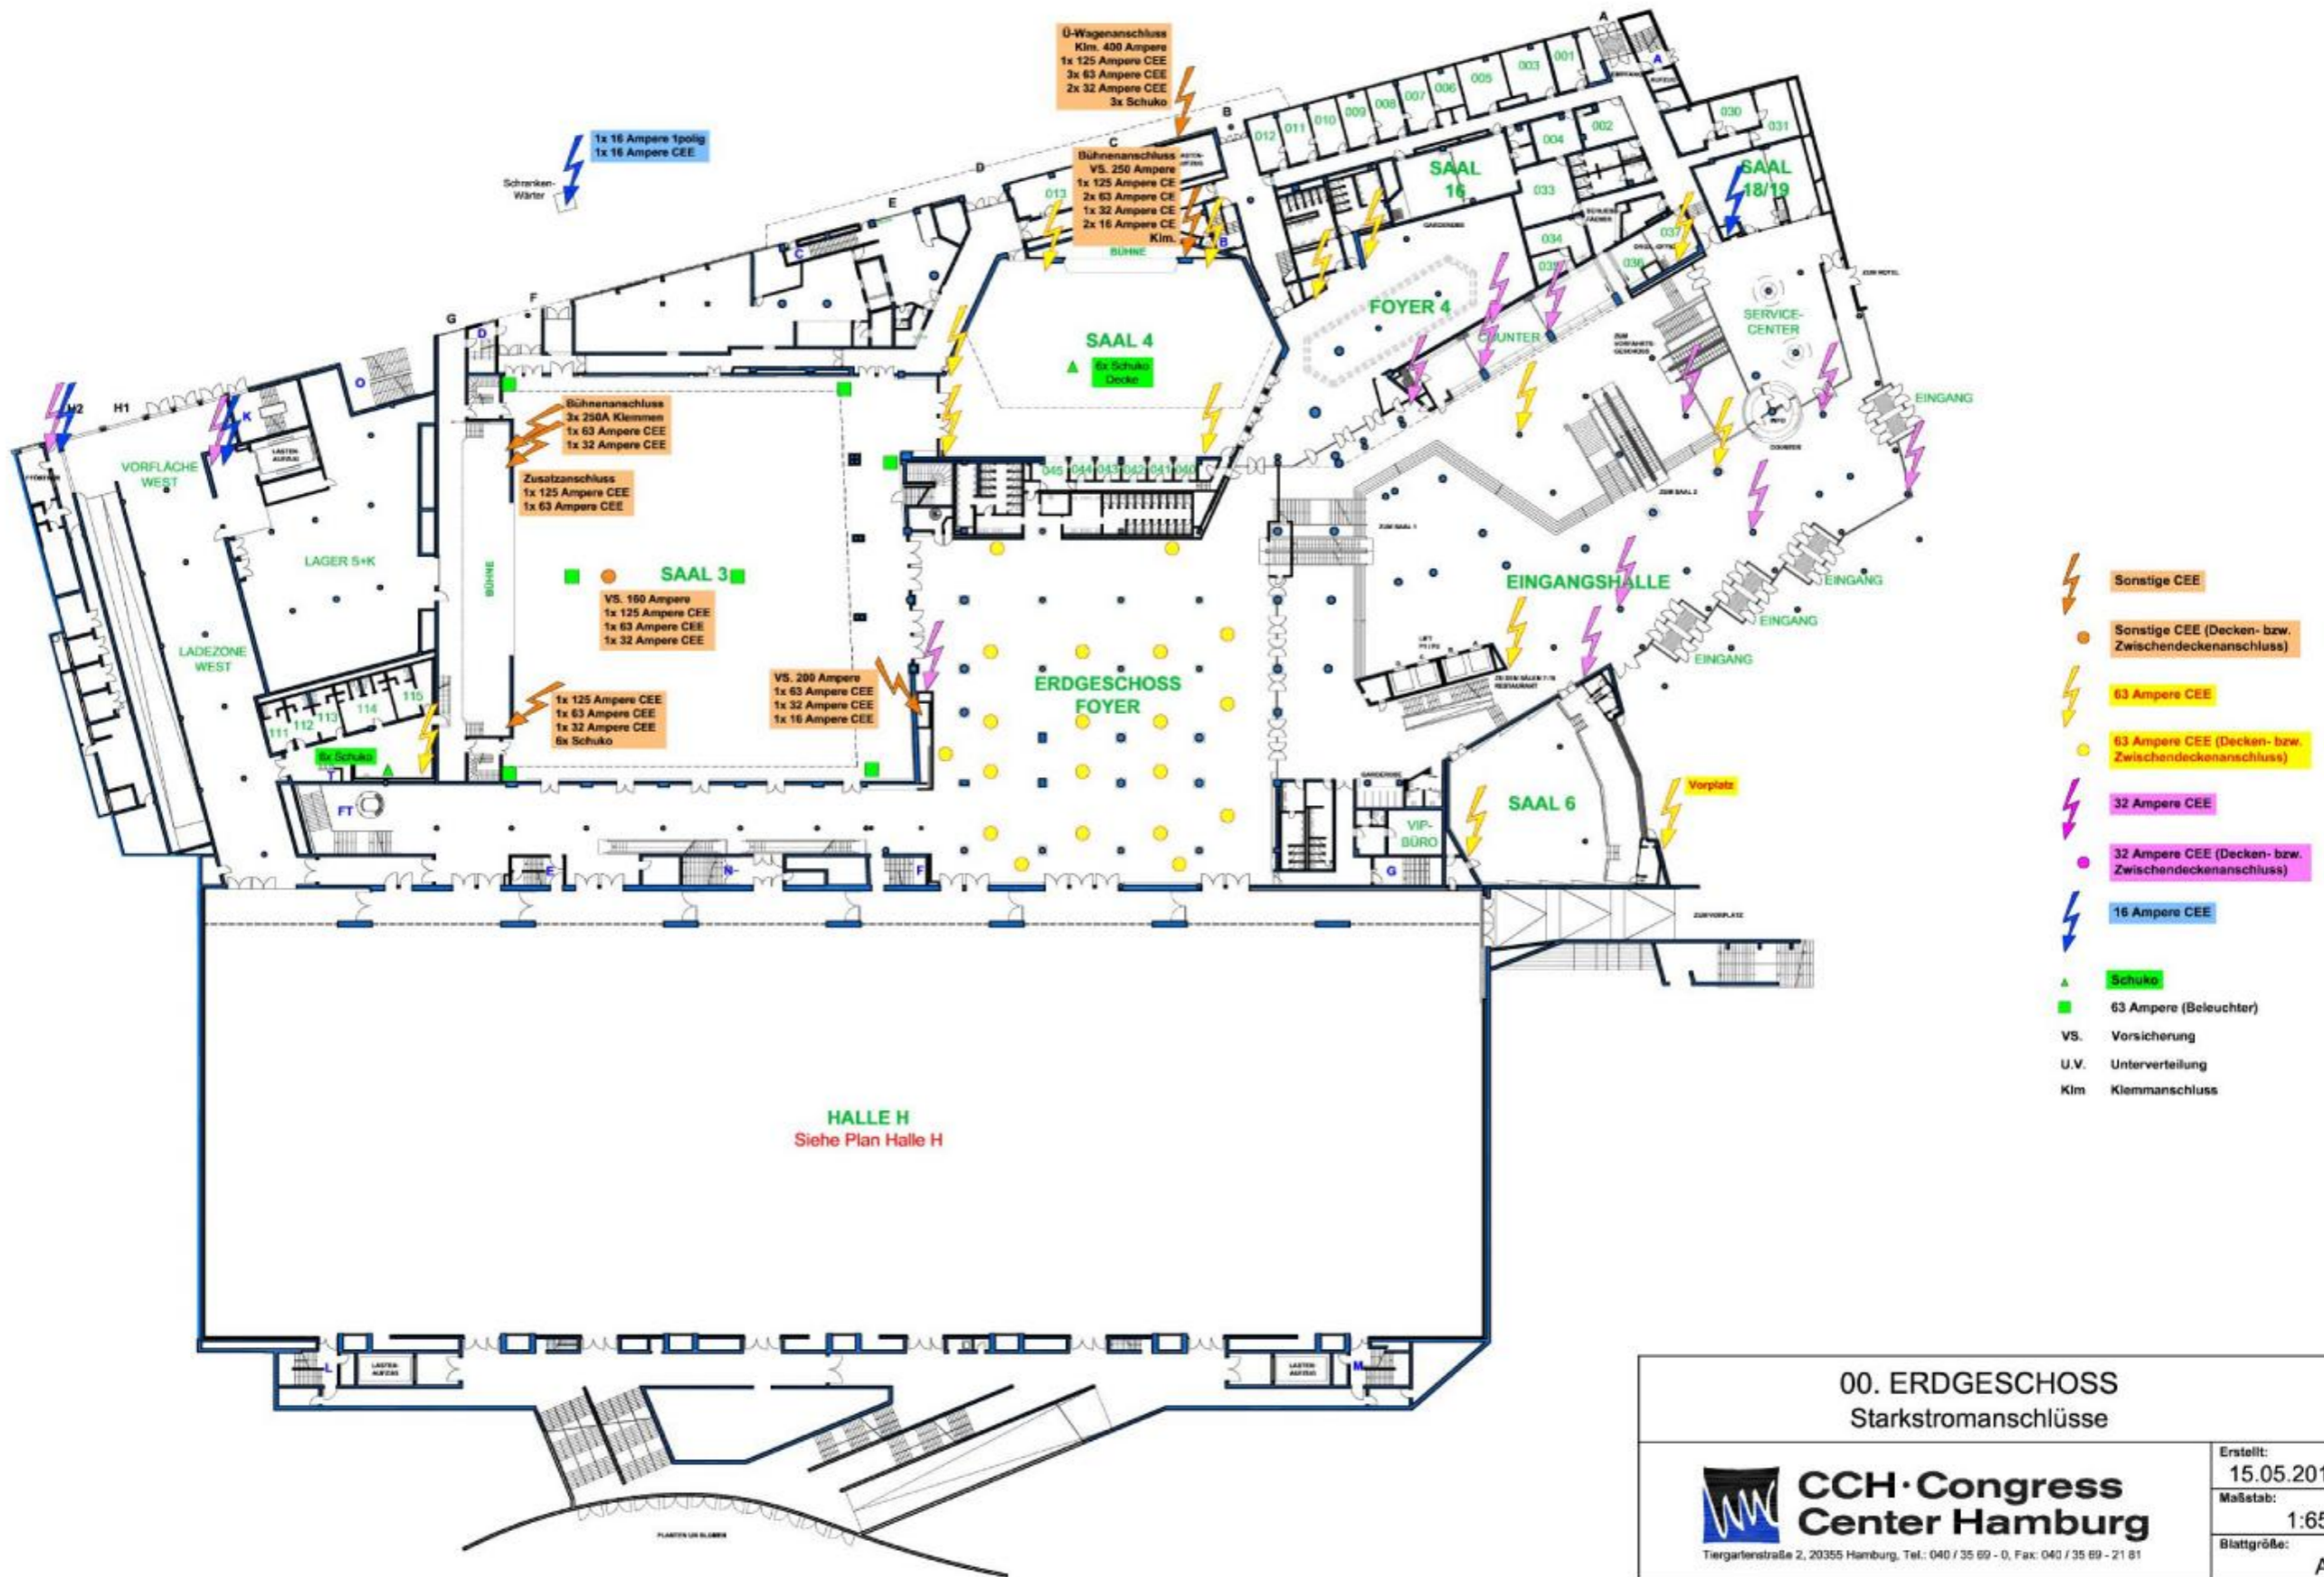

12:55 AM - 28 Dec 13

Power Team

		Parts	Length in km
230V 16A	Cable	360	8800
3~ 16A	Cable	140	1535
3~ 32A	Cable	105	2375
3~ 63A	Cable	45	450
3~ 16A	Distribution Box	50	
3~ 32A	Distribution Box	30	
3~ 63A	Distribution Box	25	
230V 16A 3 Outlets	Distribution Box	300	
230V 16A 6 Outlets	Distribution Box	400	