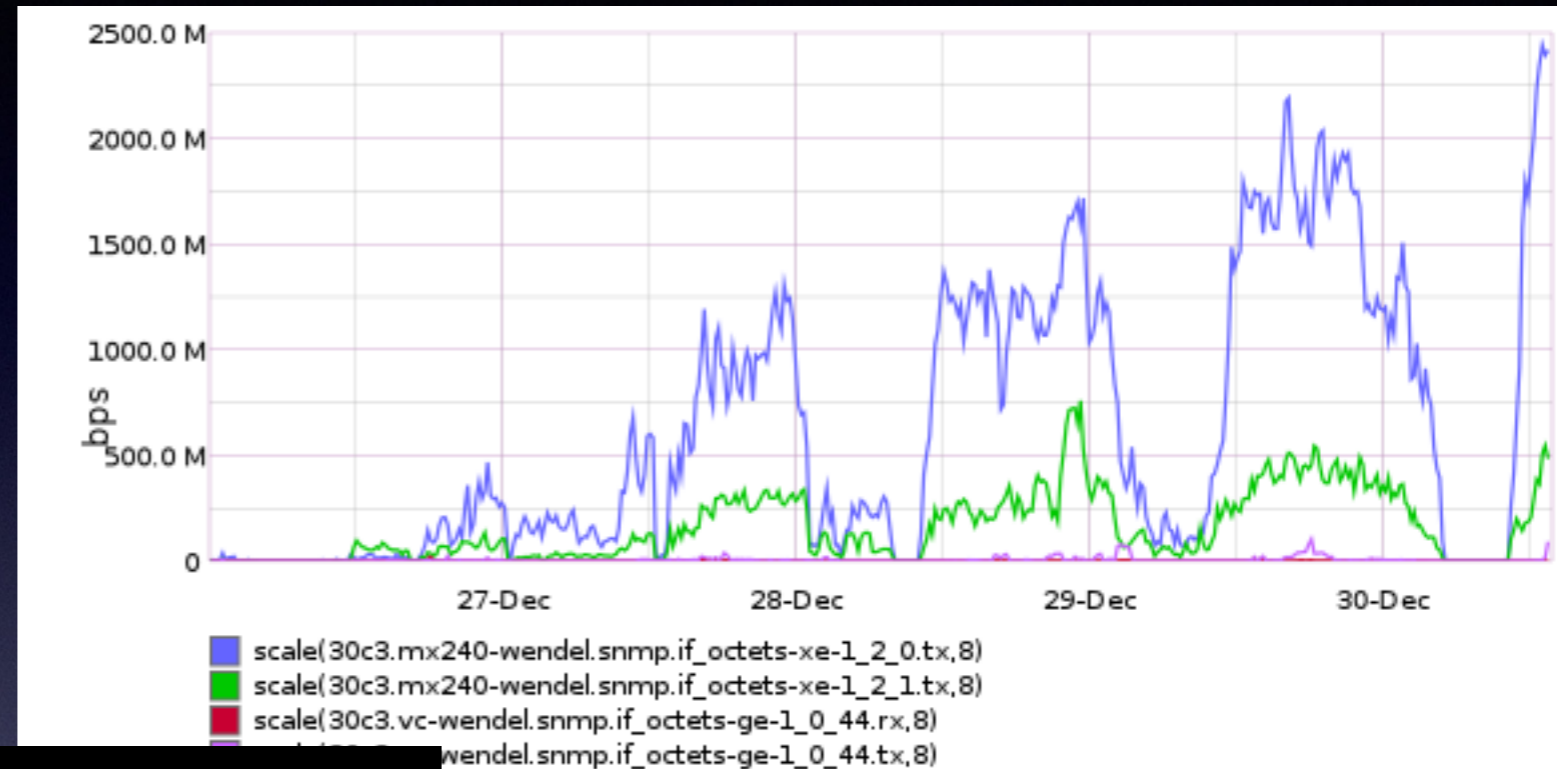

837 30c3
727 guest

...

32 penis

...

19 hallo

18 anon

16 ich

15 me

...

14 fpletz

14 fnord

...

2 1337hax0r

Wireless