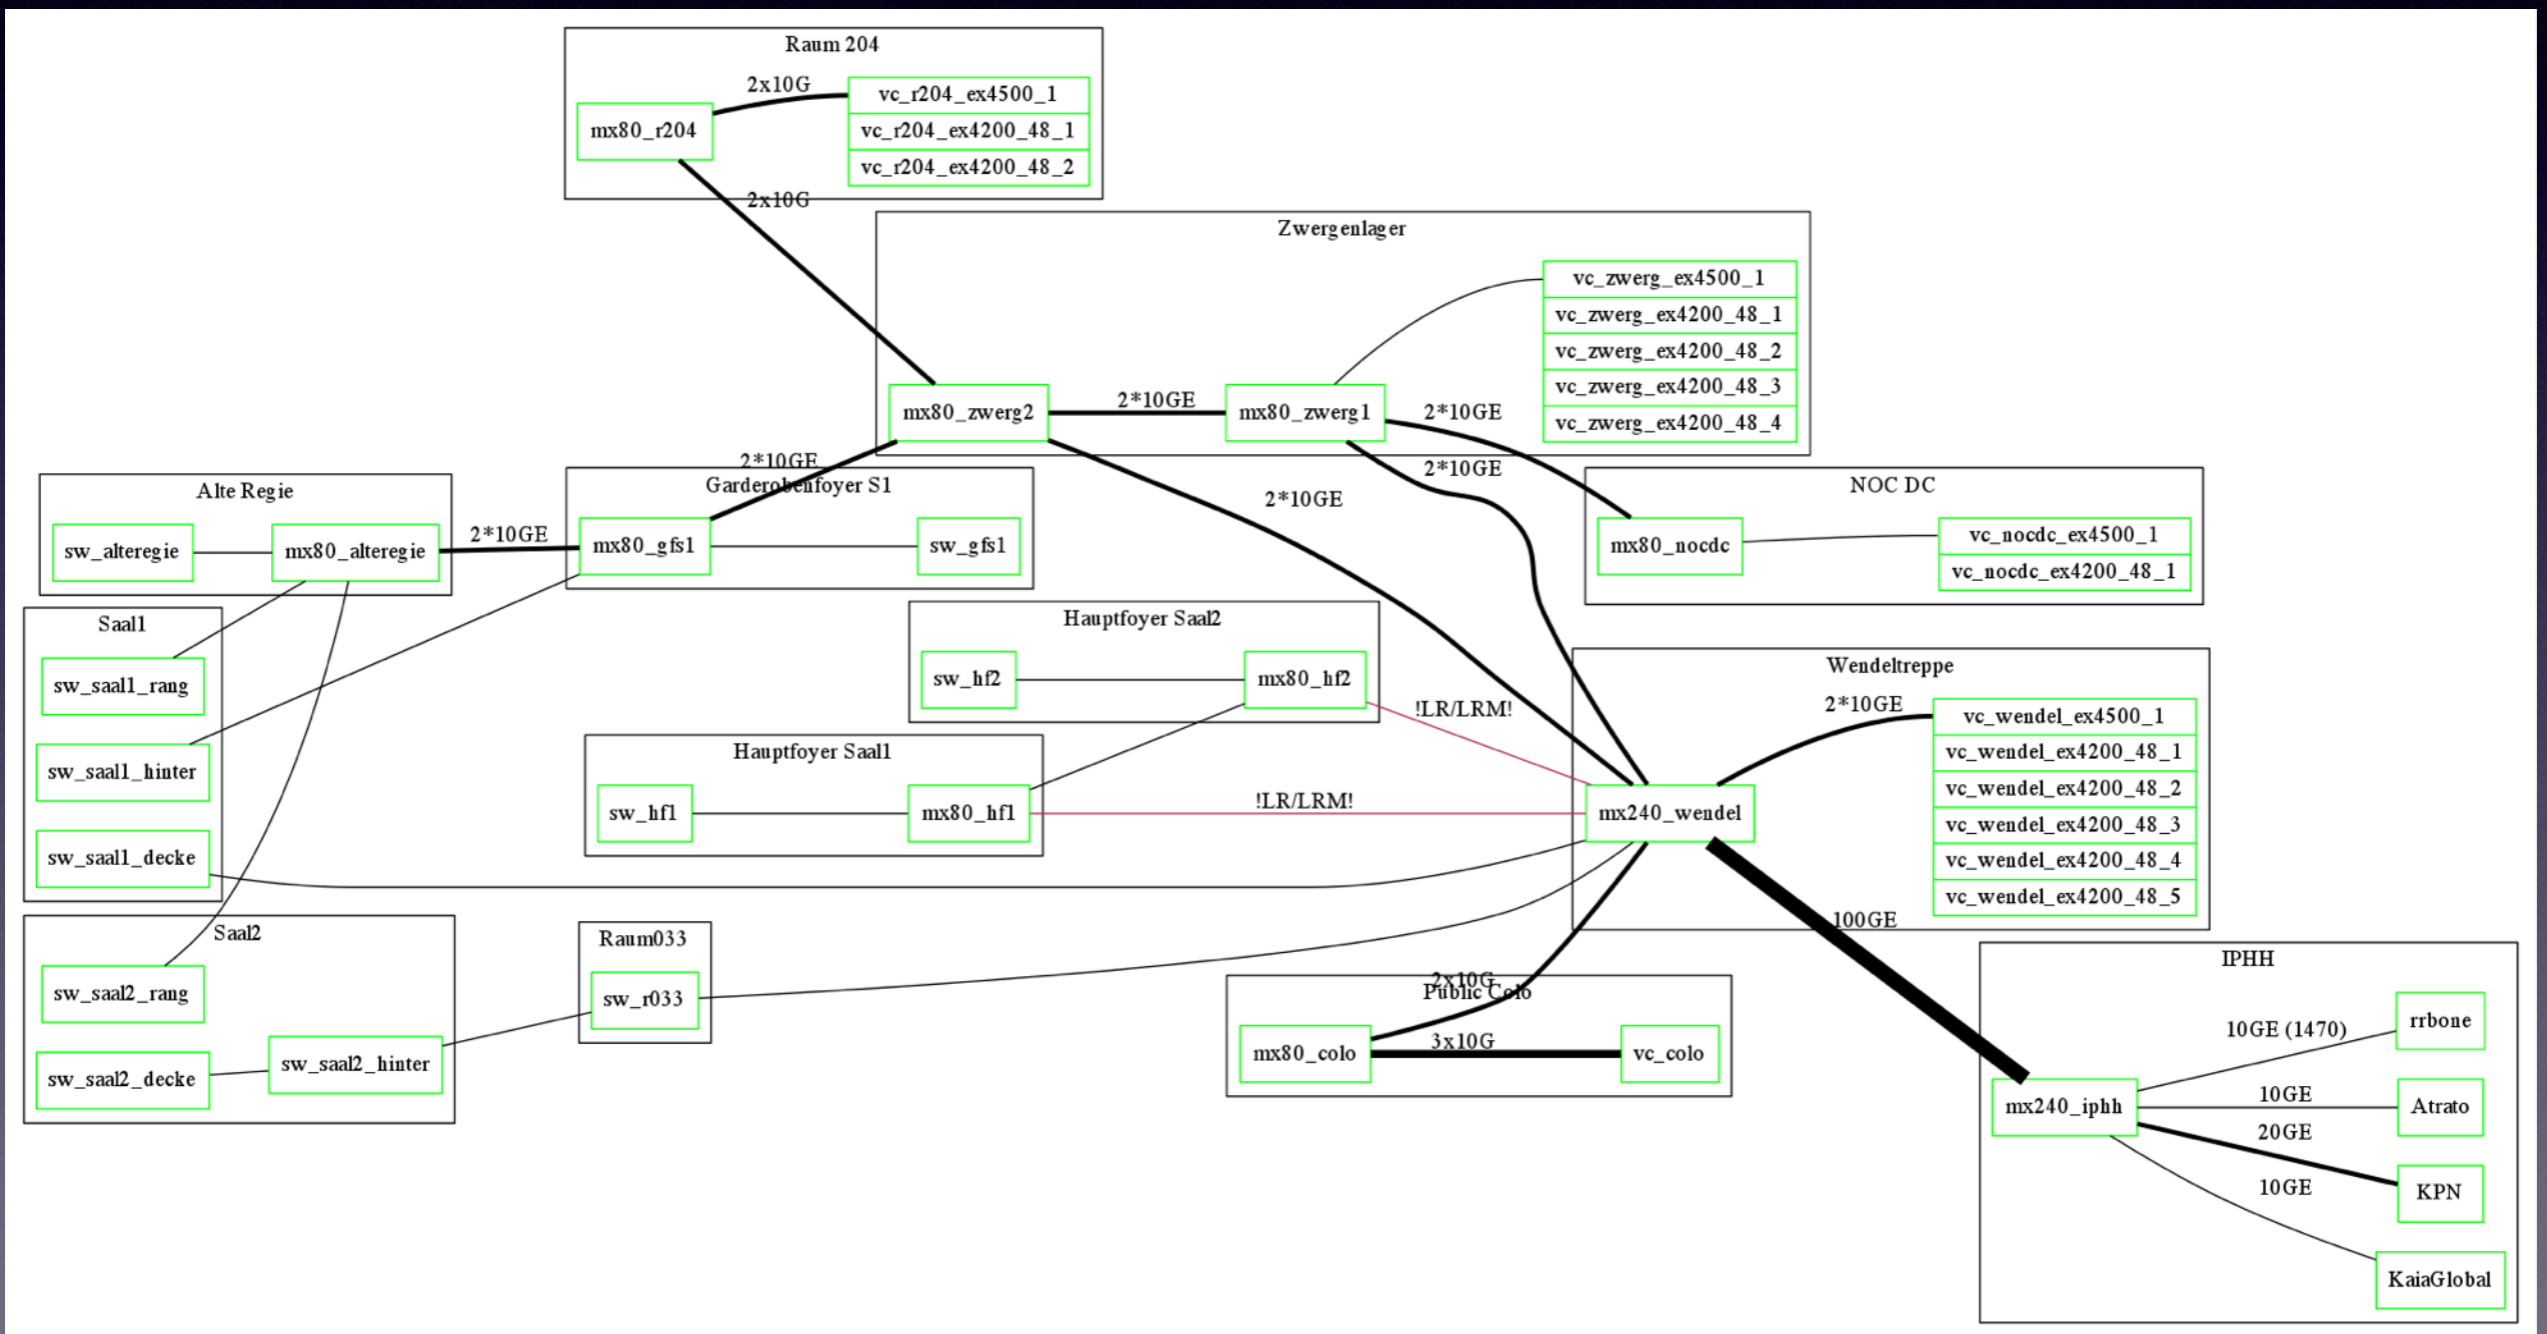

30C3 NOC Review

threatlevel bright pink (not puce o.O)

backbone is bigger now

Backbone

- 100 GE Uplink / $n \times 10\text{GE}$ IC Links
- BGP / IS-IS / LDP
- 2* MX240 (with 100GE)
- 10* MX80 (with 8*10GE)
- 29* EX4200
- 10* EX4500

- Backbone
 - MPLS / VPLS Problem with unknown-unicast hitting cpu
 - powerissues on MX240
- Wireless
 - ARP/NDP from Wireless hitting Routers

Colo

-etoomuchportscanning

Abuse

- ~20 abuse calls
- 653 abuse mails
- 99% because of portscans
- 26 networks blackholed (12* /16, 1* /14)