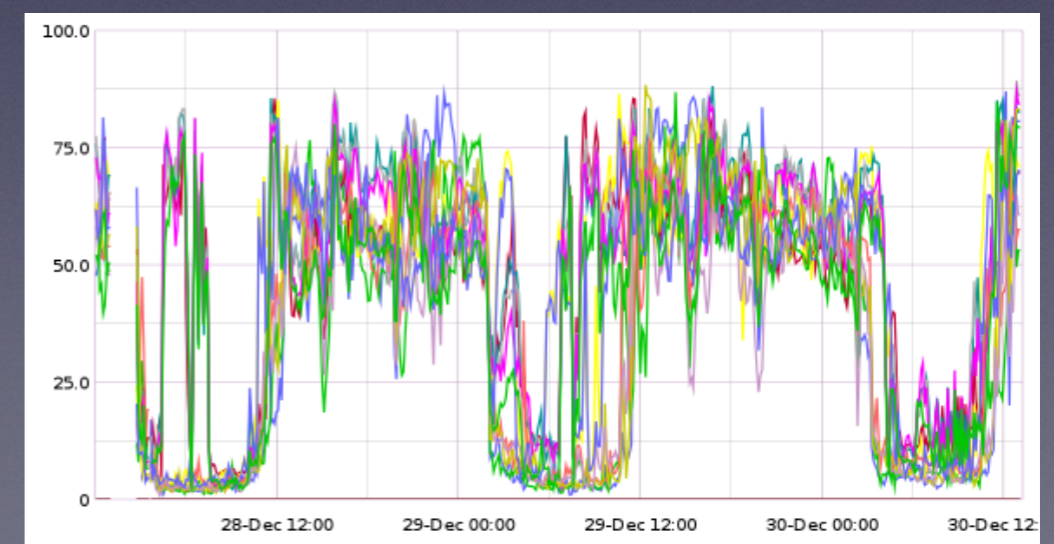

15 me

...

14 fpletz

14 fnord

...

2 1337hax0r

Wireless

Problems / Outages