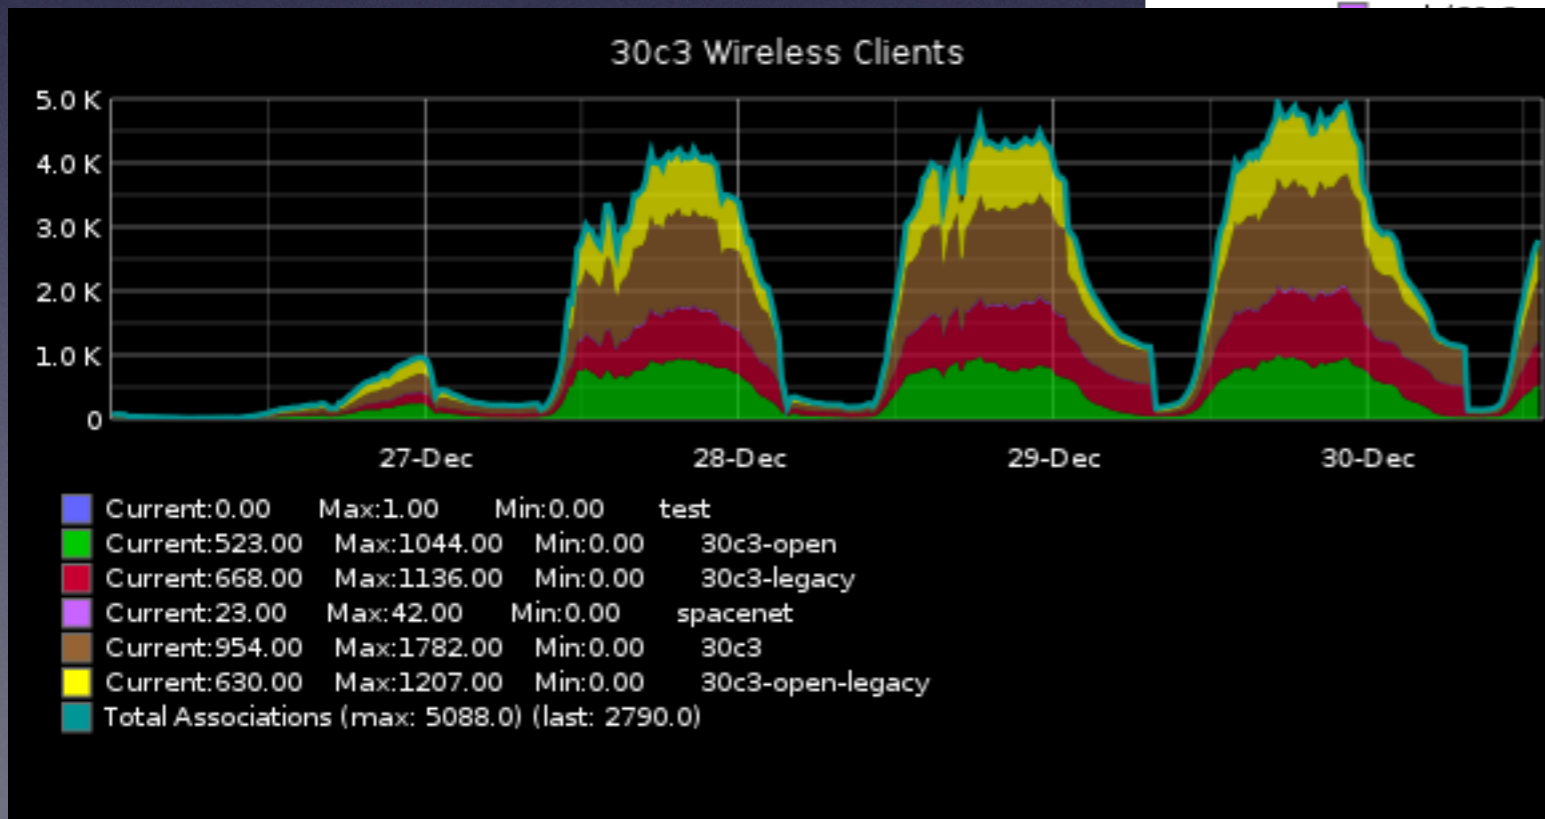

15 me

...

14 fpletz

14 fnord

...

2 1337hax0r

Wireless

Problems / Outages

- Backbone
 - MPLS / VPLS Problem with unknown-unicast hitting cpu
 - powerissues on MX240
- Wireless
 - ARP/NDP from Wireless hitting Routers

Colo

-etoomuchportscanning

Abuse

- ~20 abuse calls
- 653 abuse mails
- 99% because of portscans
- 26 networks blackholed (12* /16, 1* /14)