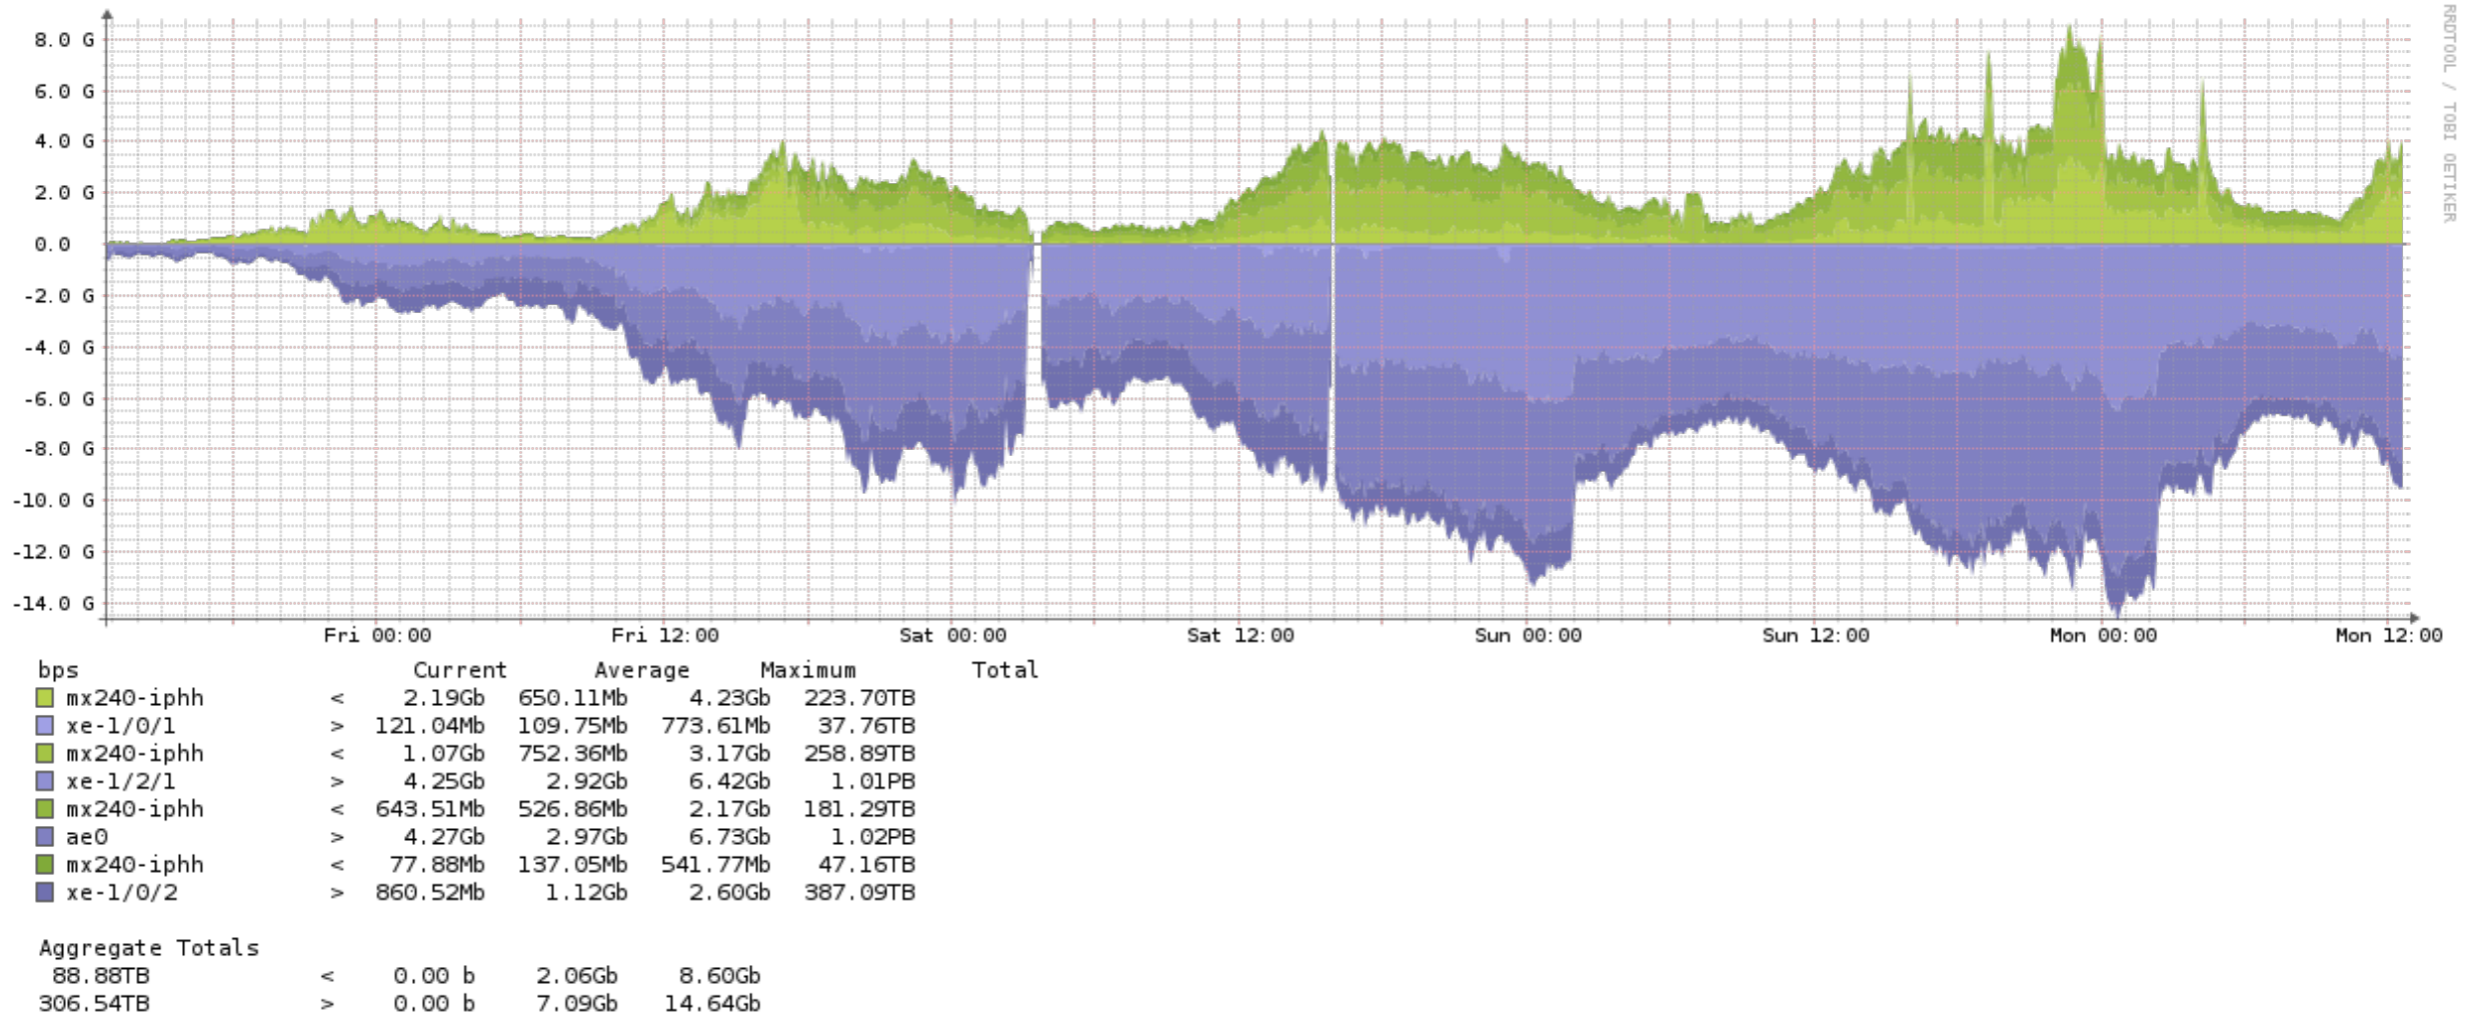

use more bandwidth