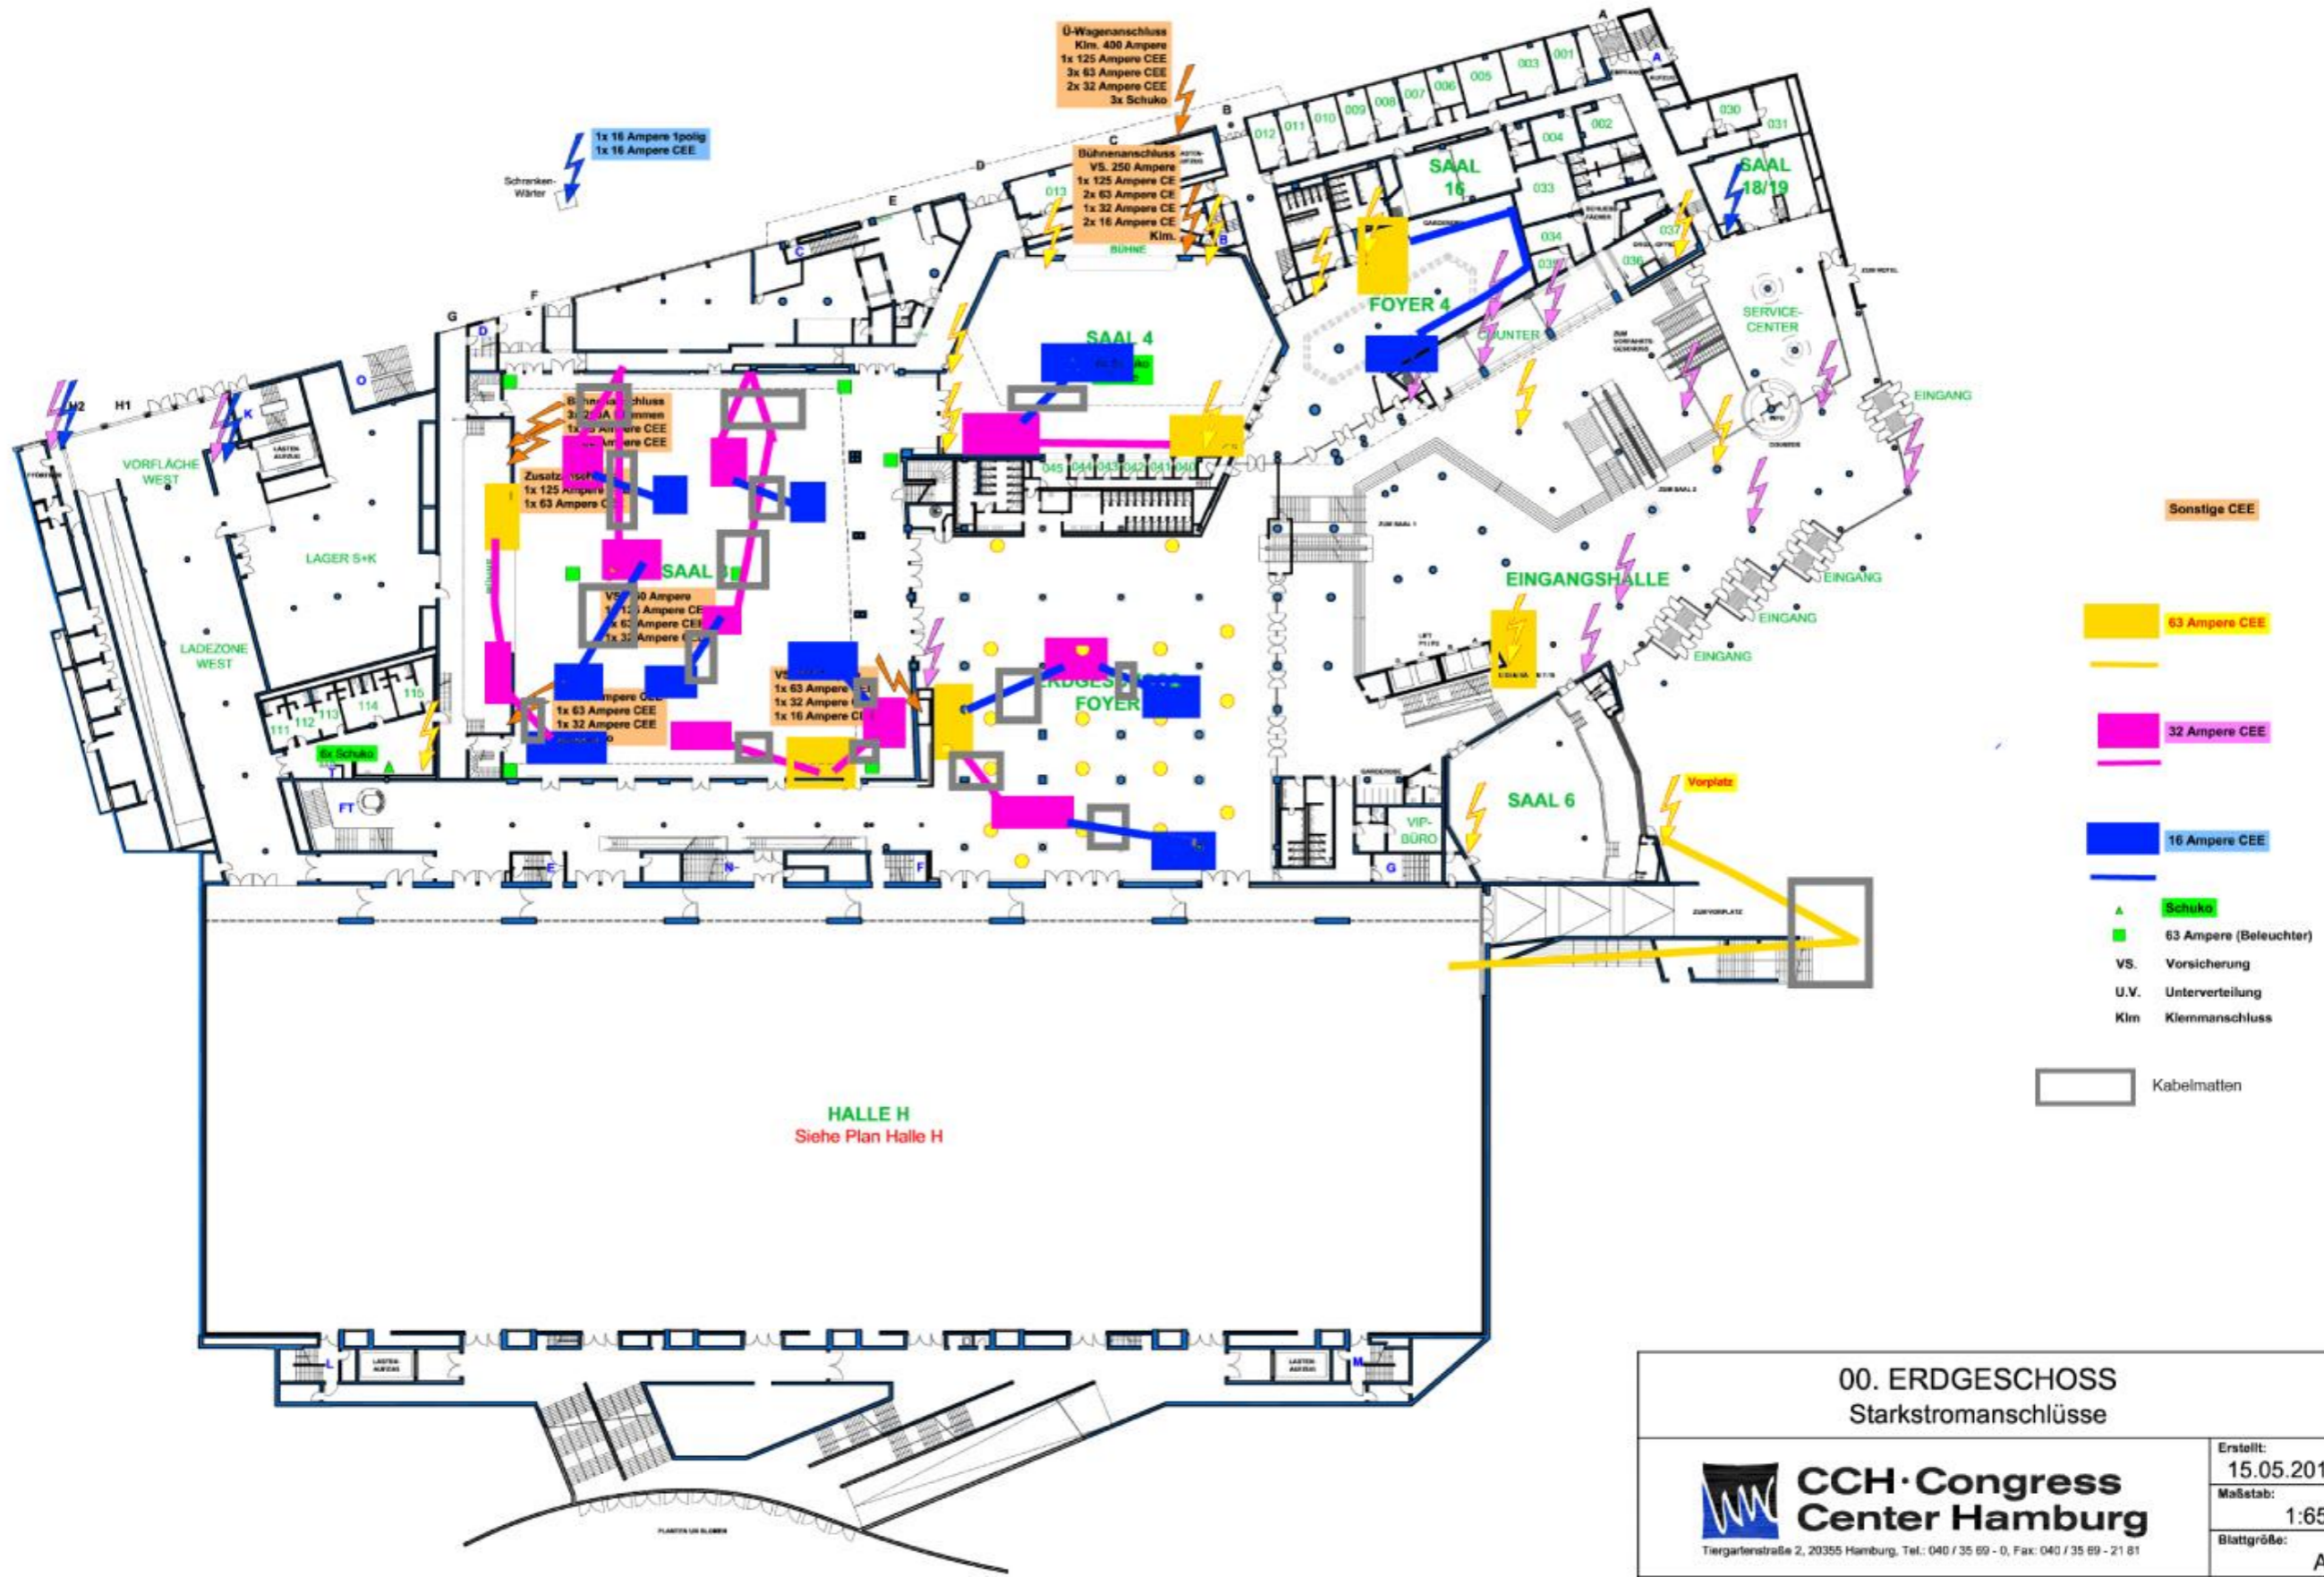

Sonstige CEE

63 Ampere CEE

32 Ampere CEE

16 Ampere CEE

Schuko

63 Ampere (Beleuchter)

VS. Vorsicherung

U.V. Unterverteilung

Klim Klemmanschluss

Kabelmatten

HALLE H
Siehe Plan Halle H

00. ERDGESCHOSS
Starkstromanschlüsse

**CCH·Congress
Center Hamburg**

Tiergartenstraße 2, 20355 Hamburg, Tel.: 040 / 35 69 - 0, Fax: 040 / 35 69 - 21 81

Erstellt:
15.05.2012

Maßstab:
1:650

Blattgröße:
A3

Dateiname: 00EG_Starkstrom_A3.pdf