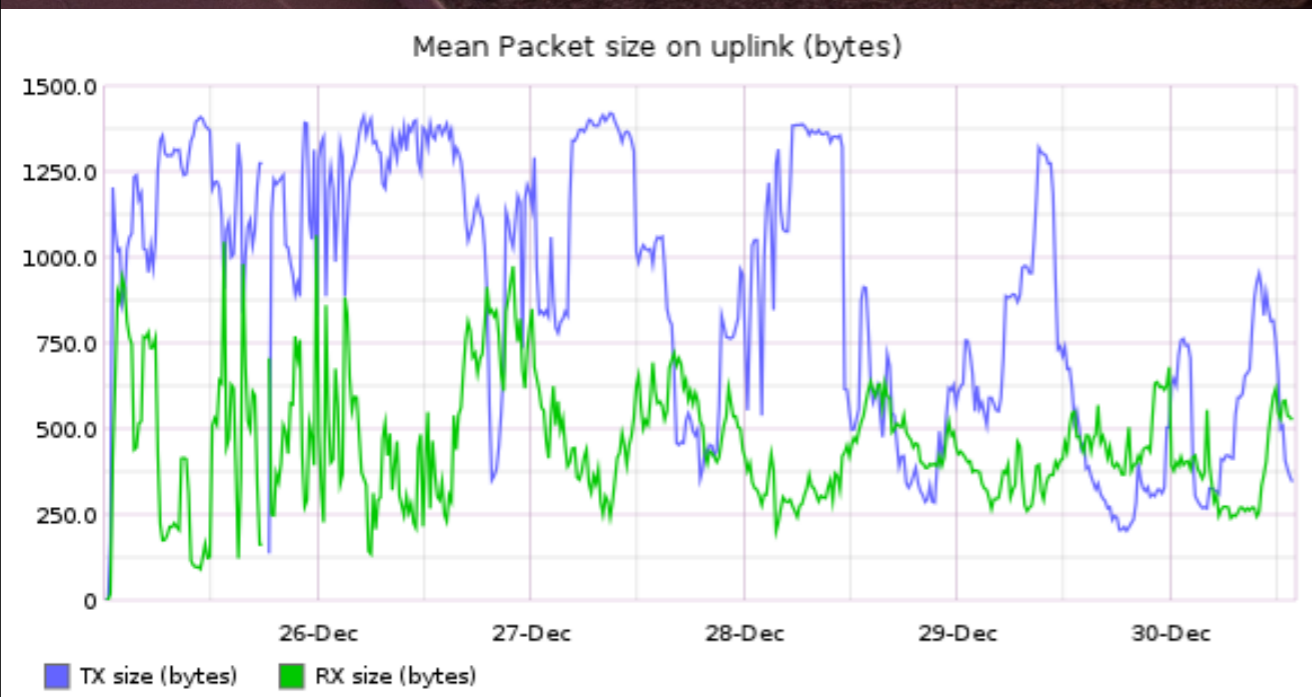

Colo

-etoomuchportscanning